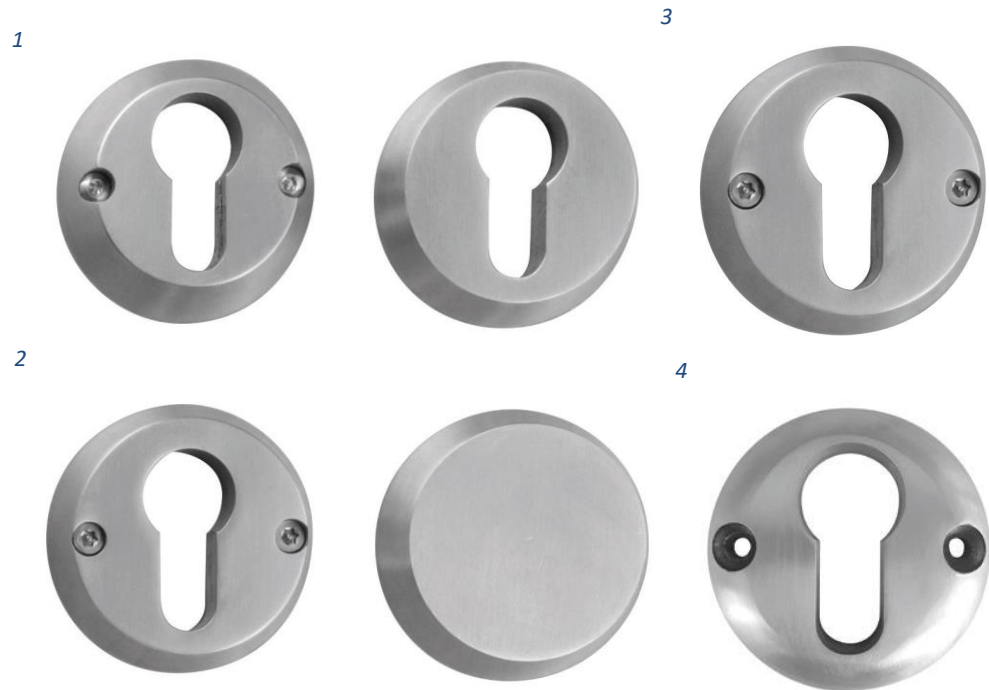

53.AL8.350 Anti Ligature Escutcheons

	Item	Function	Dimensions (mm)
1	51.AL8.350.B.SSS	Euro - Back To Back (Set)	50x12
2	51.AL8.350BB.SSS	Euro & Blank – Back to Back (Set)	50x12
3	51.AL8.350.FF.SSS	Euro – Face Fixed (Single)	50x12
4	51.AL8.350RFF.SSS	Euro – Face Fixed (Single)	50x10

- Bevelled edge or rounded edge escutcheons
- Back to back fixed pairs or single face fixed units
- Suites with lever sets 54 AL8.30
- Stainless steel
- Anti-tamper wood screws